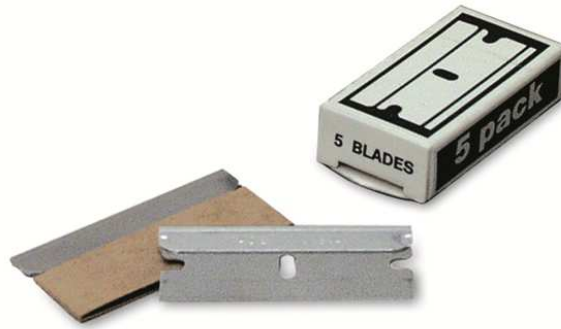

PULEX™ <hr/> member of IPC	Art. LAMA70014 BOX WITH 5 BLADES
TECHNICAL DATA SHEET	<i>Scrapers</i>

Date: September '17

Revision N°.: 00

<i>Article code</i>	LAMA70014
<i>Description</i>	Box with nr.5 blades
<i>Dimensions [cm]</i>	4,7 x 2,3 x 1 (dimensions of the box with inside 5 blades)
<i>Unit weight [gr]</i>	11 (box with inside 5 blades)
<i>Composition</i>	Carbon steel
<i>Packaging dimensions [cm]</i>	34 x 22 x 18
<i>Package</i>	100 boxes with inside 5 blades each
<i>Packaging volume [m³]</i>	0,013