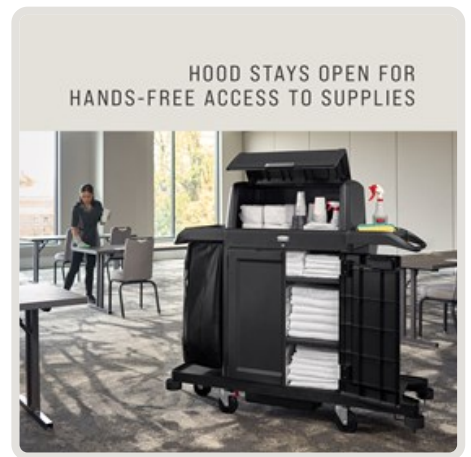

## FEATURES & BENEFITS

- Fully lockable hood provides added security and peace of mind when leaving cart unattended.
- Maintain professional and tidy appearance with guests by concealing top of cart clutter underneath closed hood.
- Large, open-top hood design conveniently remains open without holding, allowing for hands-free access to supplies.
- Easy-to-clean surface helps keep the hood looking new.
- Compatible with all RCP Full Size and Compact Housekeeping Carts (2202581, 2202527, 2202587, 2202585).
- Comes standard on Full Size Housekeeping Cart with Hood and Doors (2202587).

## WARRANTY

The Locking Security Hood for Housekeeping Carts secures and conceals cleaning supplies and amenities stored on the top of the cart.