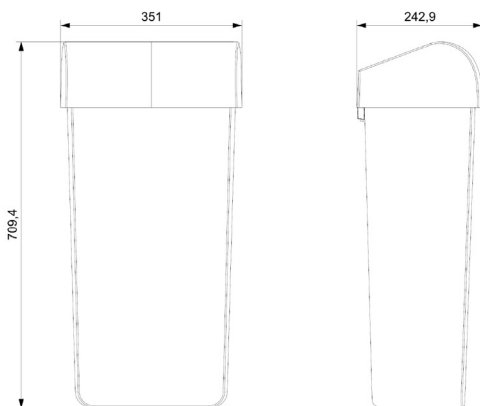

TIMELESS BIN

REF
EAN

ALR33000
8427950391897
White

ALR33600
8427950391903
Black

General description

- Made from high quality and durable recycled polypropylene
- Detachable lid
- Can be mounted on a wall bracket or installed directly with screws

Location

- Toilets and bathrooms.

Dimensions (mm)

Package

- Packaging of 1 unit (includes poppet and accessories)

Comments

- In line with the aesthetics of the Timeless range

Materials

- Made from recycled polypropylene

Colour/Finish

- White bucket and head
- Black bucket and head

Capacity

- 40 litres

Dimensions without packaging

ALR33000/ALR33600			
Height	Width	Depth	Weight
709,4 mm	351 mm	242,9 mm	2,47 Kg

Dimensions with packaging

ALR33000/ALR33600				
	Height	Width	Depth	Weight
Body	855 mm	240 mm	350 mm	5,7 kg
Poppet	265 mm	365 mm	520 mm	2,11 Kg